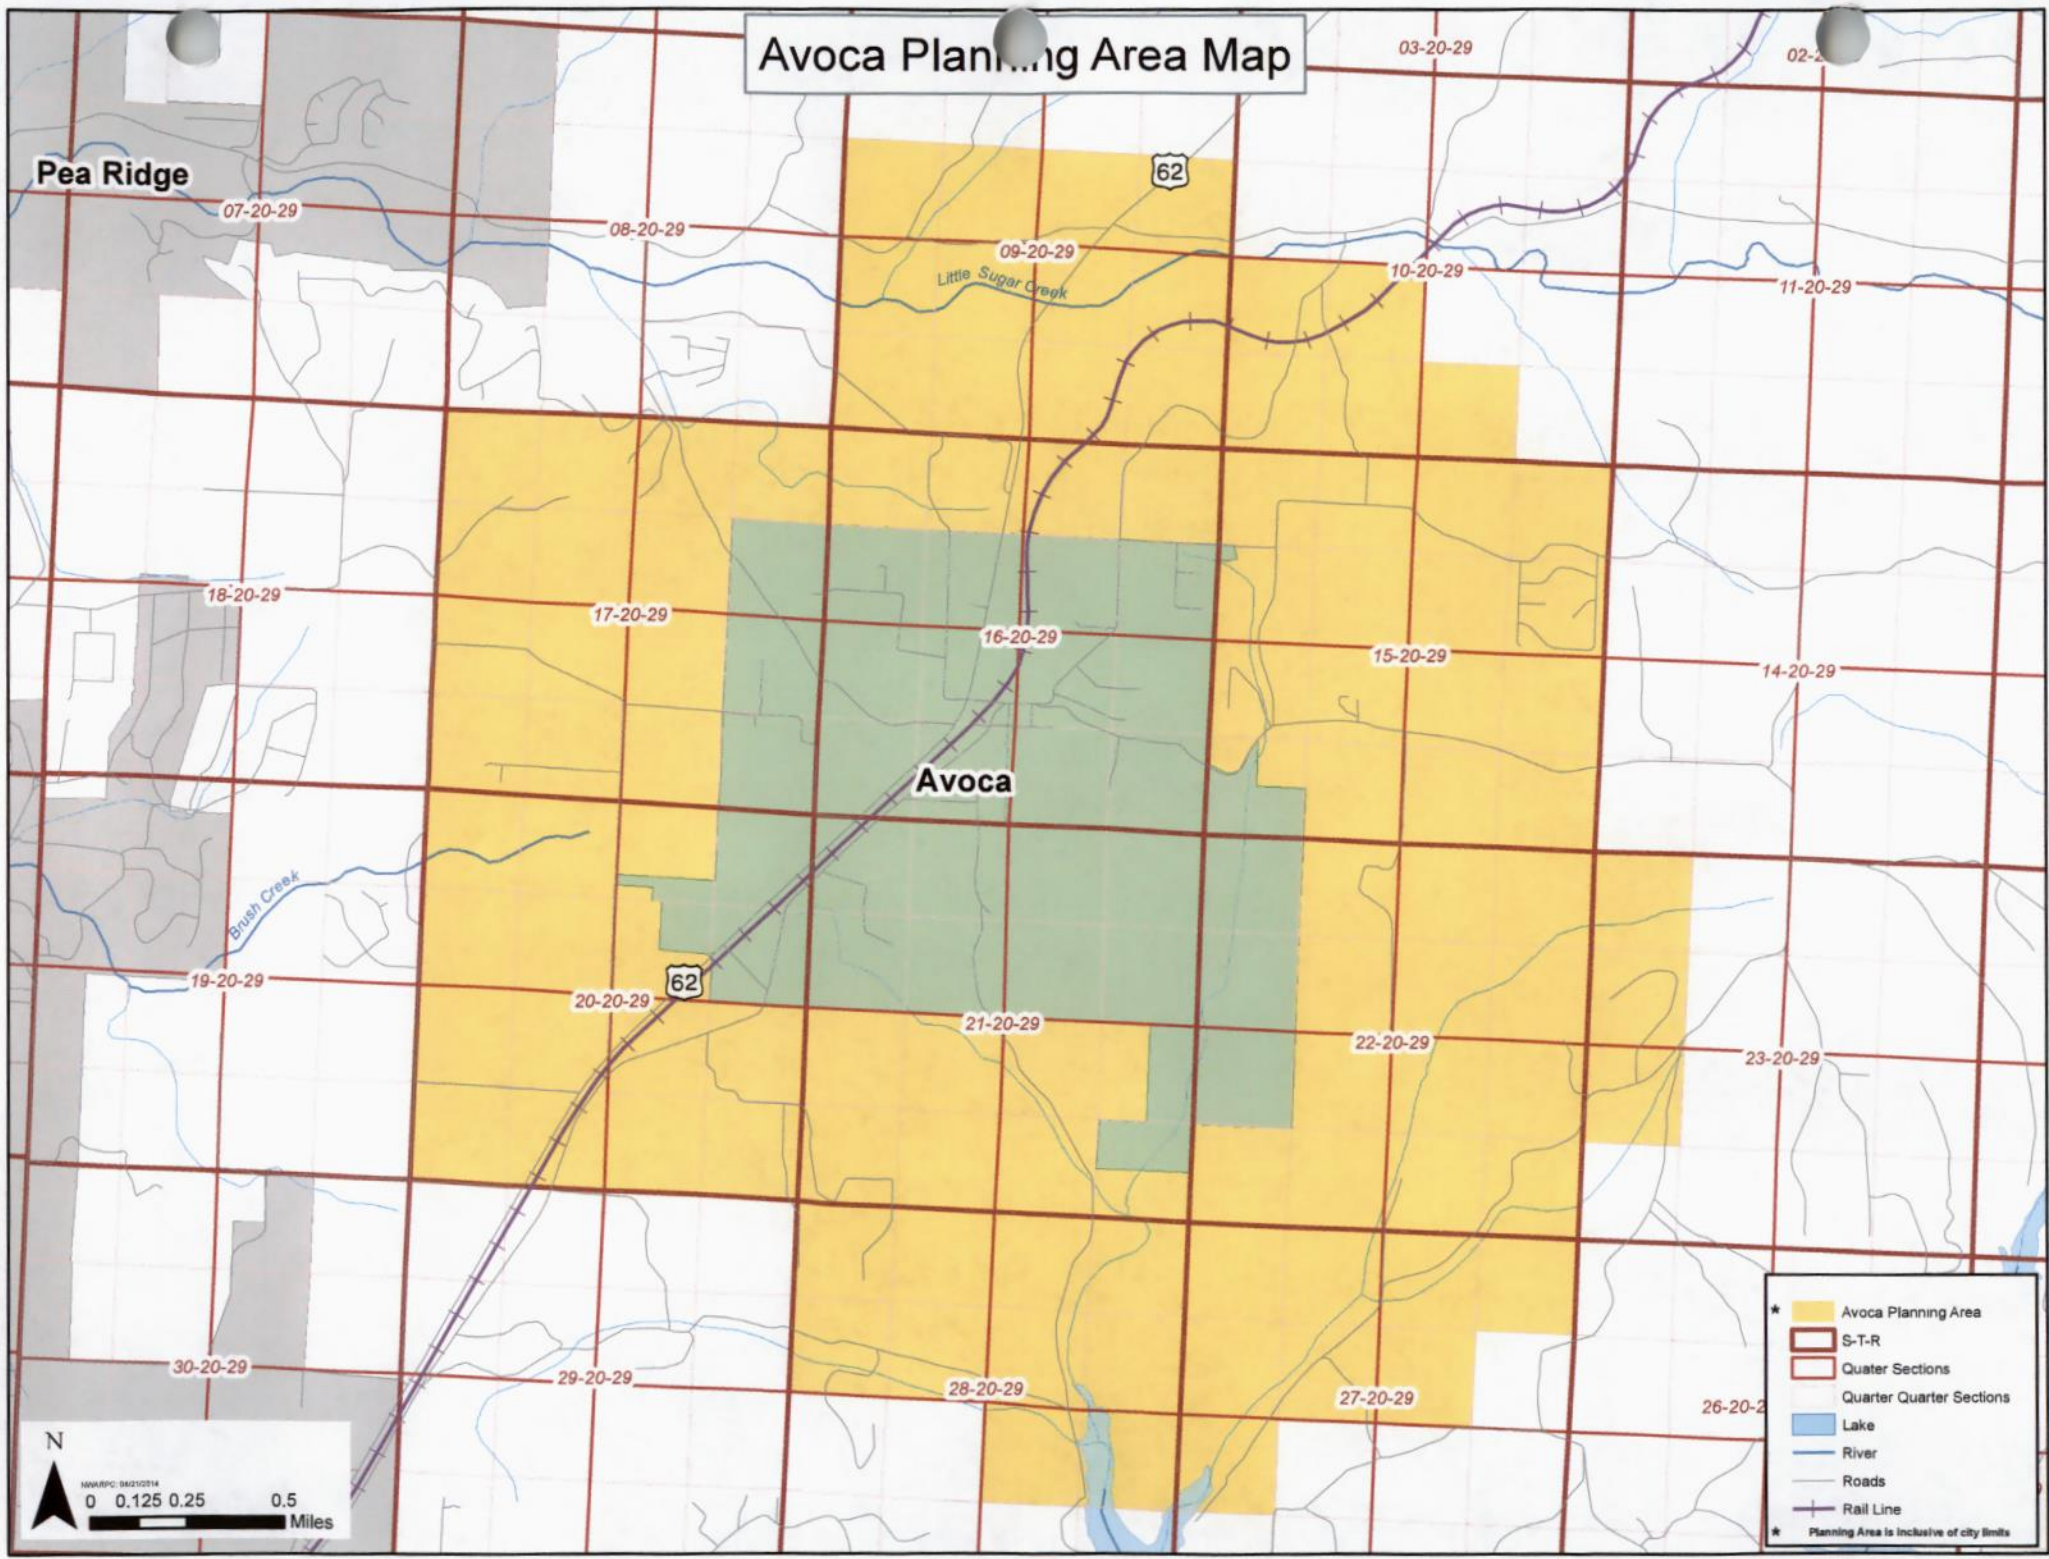

Avoca Planning Area Map

Pea Ridge

62

Little Sugar Creek

Avoca

Brush Creek

62

- ★ Avoca Planning Area
- S-T-R
- Quarter Sections
- Quarter Quarter Sections
- Lake
- River
- Roads
- Rail Line
- ★ Planning Area is inclusive of city limits